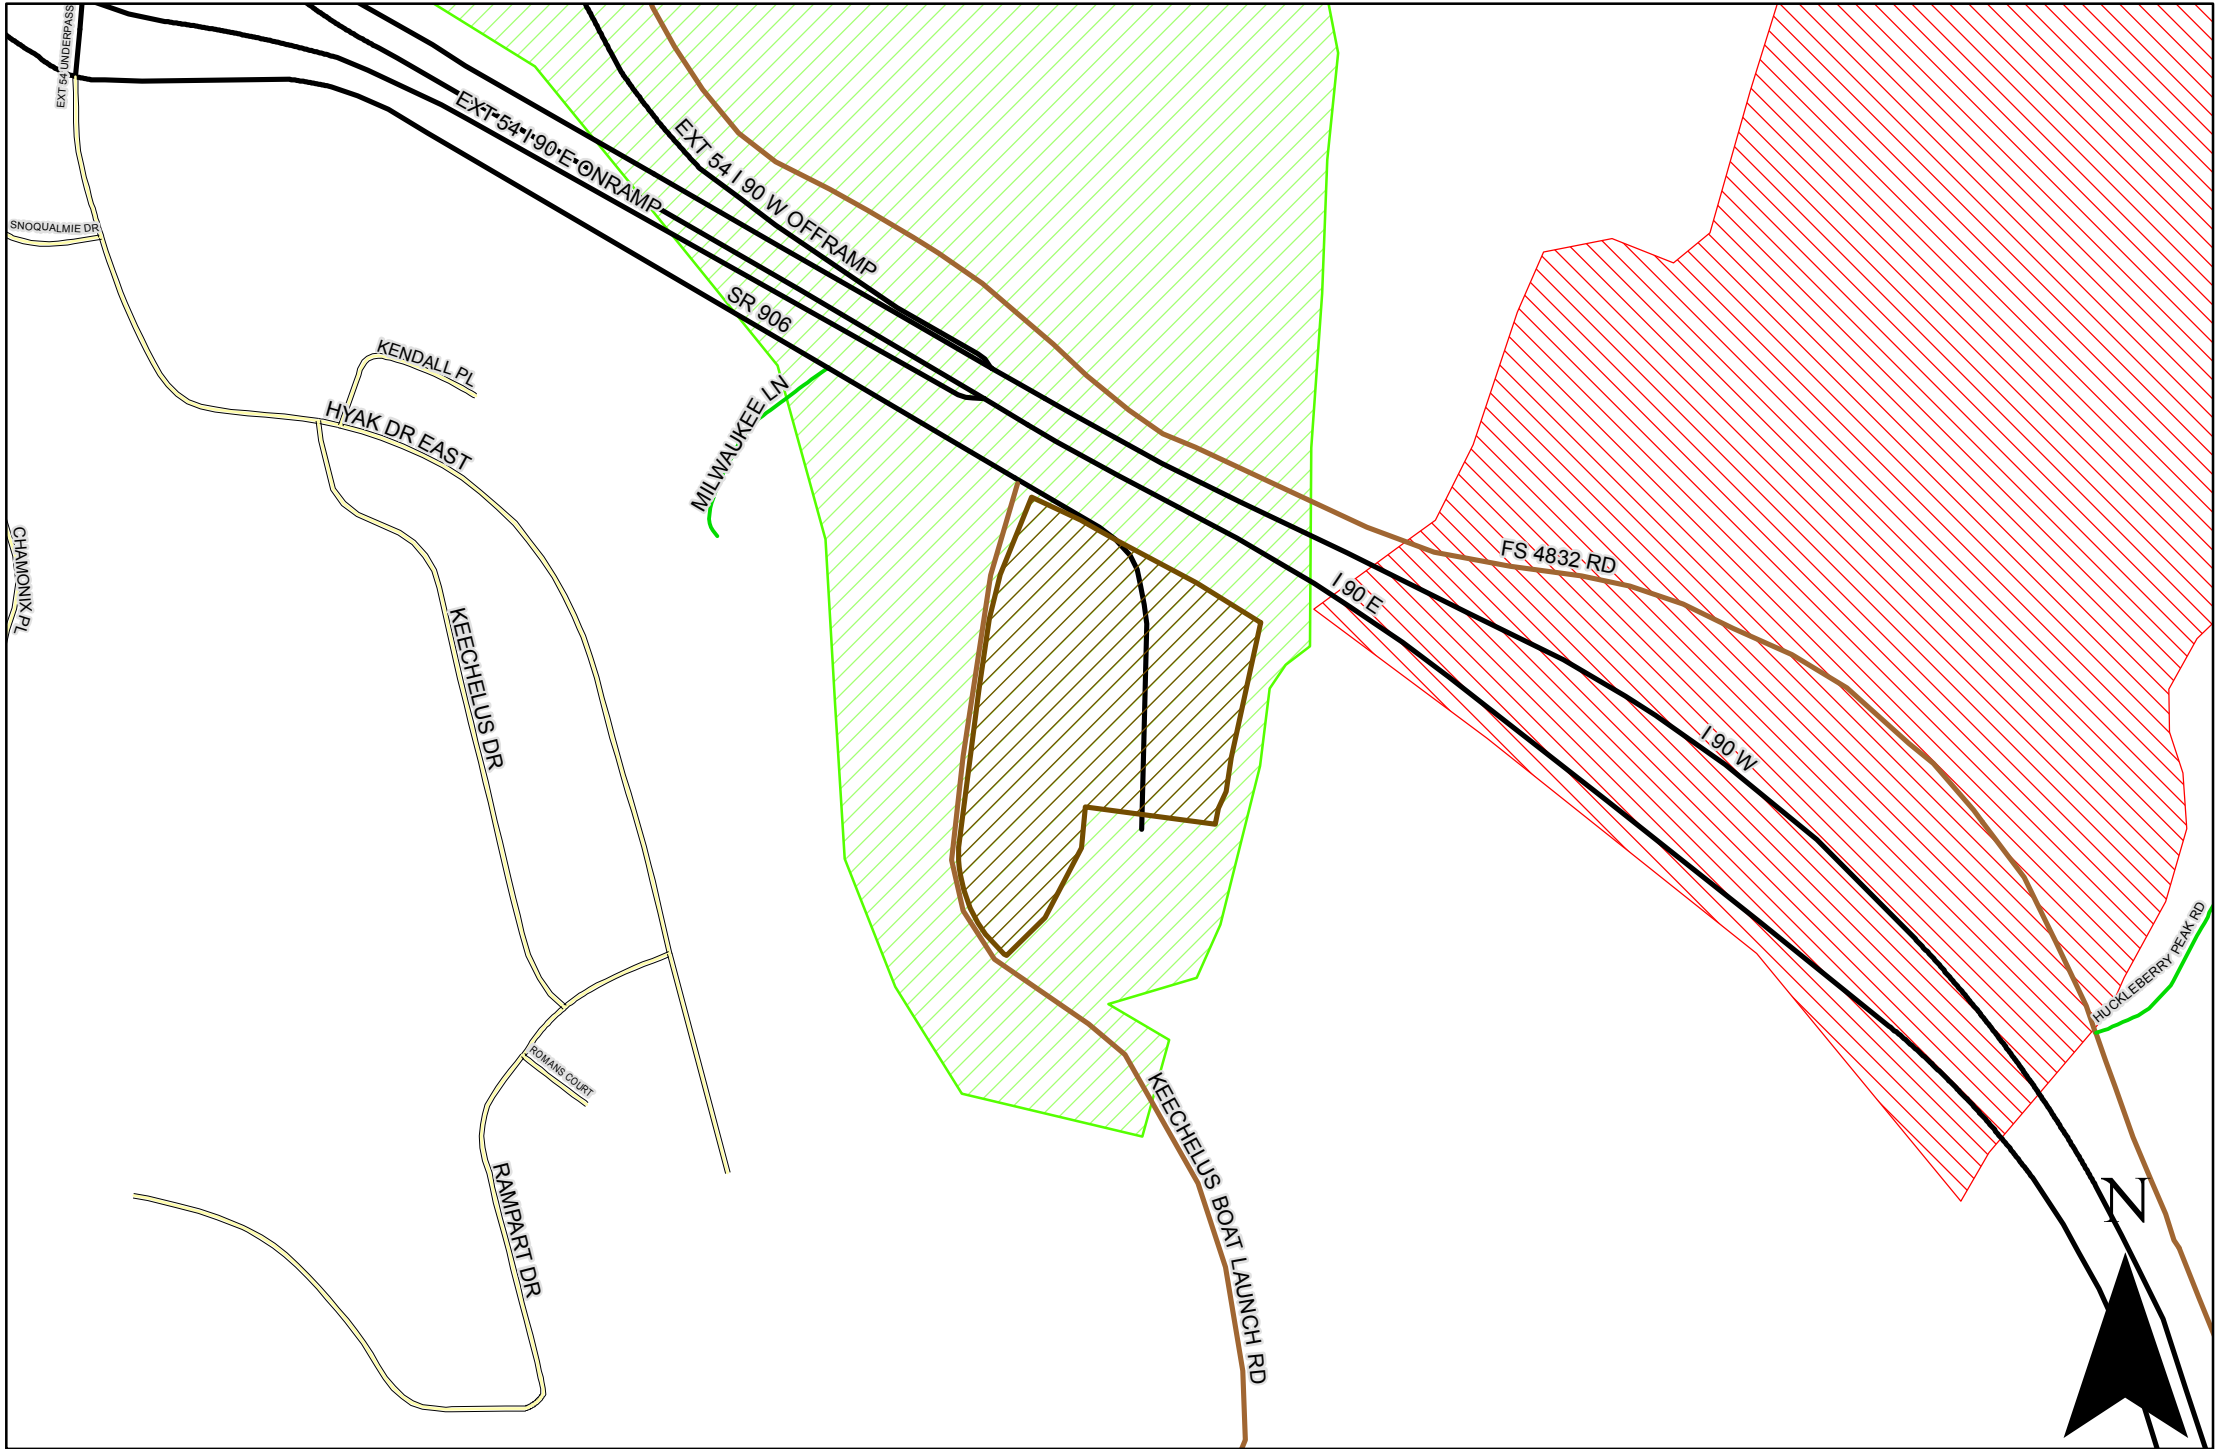

# ACU-18-00003 Hyak

1:5,000

Channel Migration Zones